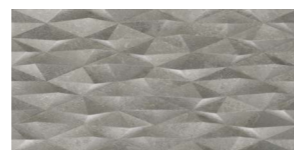

30x60
00653A | More Design Grigio Ret