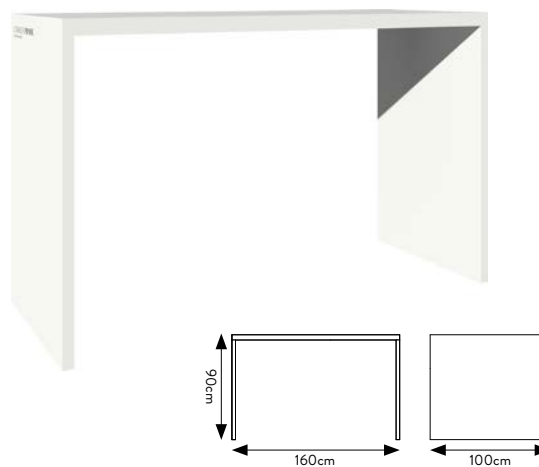

SPECIFICHE TECNICHE

CODICE	303011
DIMENSIONE	65x69,5x4 cm
PIASTRELLE (7 SLOTS)	80x80 sp. 10,5mm - sp. 8,5 - 9,5mm 60x120 sp. 9,5mm 60x60 sp. 9,5mm
PREZZO	€32,00 SOLO BASE

SHOWROOM MERCHANDISING ON REQUEST

PIEMME ROTATING PULL-OUT DISPLAY UNIT 10x120x120 SLABS or 20x60x120 SLABS

EMPTY DISPLAY UNIT, CHOICE OF SLABS
(120x120-60x120)

TECHNICAL SPECIFICATIONS

CODE	302130
SIZE	68x150x156,5 cm
TILES	119,5x119,5 (10 pcs) - 60x119,5 (20pcs)
PRICE	€ 1.200,00

Fix also with superior clip the 60x119,5 slabs in vertical way as showed in the drawing.

SHOWROOM MERCHANDISING ON REQUEST

TILE LIBRARY 60x60 - 30x60 PIEMME

EMPTY DISPLAY UNIT, CHOICE OF RECTIFIED TILES
19 SLOTS

WORK TABLE PIEMME

CART

EMPTY DISPLAY UNIT, CHOICE OF
RECTIFIED TILES (60x60)
15 SLOTS

SIZE	63x90x64 cm
TILES	*60x60 - *30x60 cm (19 SLOTS)
PRICE	€ 566,00

SIZE	160x90x100 cm
TILES	-
PRICE	€ 520,00

SIZE	74 x42x40cm
TILES	60x60
PRICE	€ 130,00 SOLO MOBILE