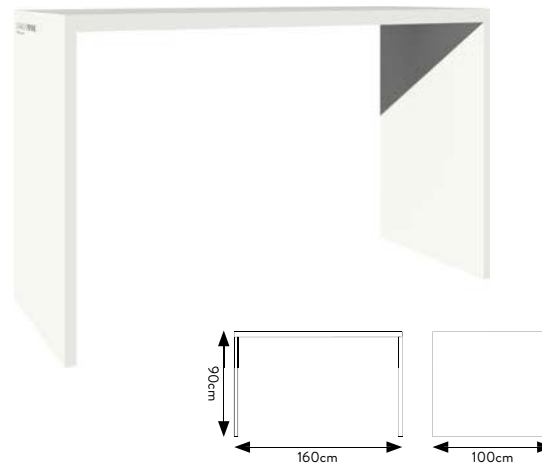

PIEMME WORK TABLE