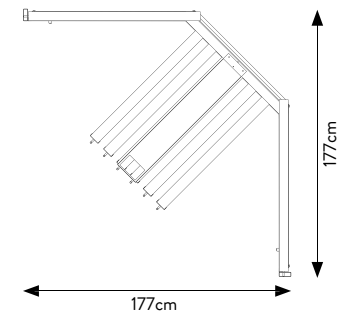

RAL 9010

NEW SLIDING 14 + KIT LUCI

TECHNICAL SPECIFICATIONS

CODE	302704
SIZE	221x229x111,5 cm
PANEL	100x200 (14PANNELLI)
PRICE	€ 1.705,00 SOLO MOBILE

NEW CORNER 14 + KIT LUCI

TECHNICAL SPECIFICATIONS

CODE	302705
SIZE	252x230x110 cm
PANEL	100x200 (14PANNELLI)
PRICE	€ 1.250,00 SOLO MOBILE

NEW LINEAR 10 PIEMME

TECHNICAL SPECIFICATIONS

CODE	302711
SIZE	257x147x141,5 cm
PANEL	120x120 (10PANNELLI)
PRICE	€ 1.350,00 SOLO MOBILE

MODULAR FRAME, SIDE 120

EMPTY FRAME, CHOICE OF TILES

TECHNICAL SPECIFICATIONS

TECHNICAL SPECIFICATIONS

CODE	302817
SIZE	88x32,5x35 cm
TILES (10SLOTS)	20x120 sp. 9,5mm 30x120 sp. 9,5 / 10,5mm 15x90 sp. 9,5 / 10,5mm 22,5x90 sp. 9,5 / 10,5mm
PRICE	€ 64,00 SOLO DISPLAY

BANNER LOGO PIEMME 20x120

SPECIFICHE TECNICHE

CODICE	303011
DIMENSIONE	65x69,5x4 cm
PIASTRELLE (7 SLOTS)	80x80 sp. 10,5mm - sp. 8,5 - 9,5mm 60x120 sp. 9,5mm 60x60 sp. 9,5mm
PREZZO	€32,00 SOLO BASE

SHOWROOM MERCHANDISING ON REQUEST