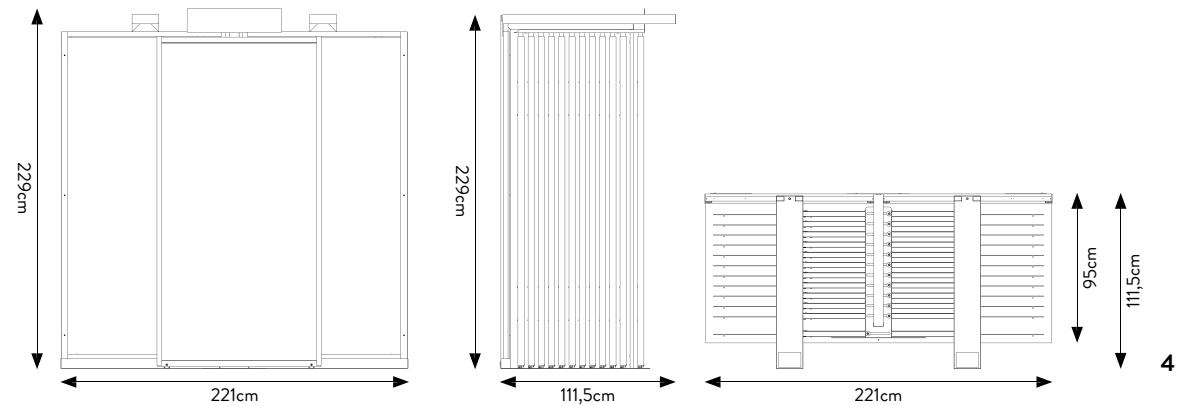

RAL 9010

NEW SLIDING 14 + KIT LUCI

TECHNICAL SPECIFICATIONS

CODE	302704
SIZE	221x229x111,5 cm
PANEL	100x200 (14PANNELLI)
PRICE	€ 1.705,00 SOLO MOBILE

NEW CORNER 14 + KIT LUCI

TECHNICAL SPECIFICATIONS

CODE	302705
SIZE	252x230x110 cm
PANEL	100x200 (14PANNELLI)
PRICE	€ 1.250,00 SOLO MOBILE

NEW LINEAR 10 PIEMME

TECHNICAL SPECIFICATIONS

CODE	302711
SIZE	257x147x141,5 cm
PANEL	120x120 (10PANNELLI)
PRICE	€ 1.350,00 SOLO MOBILE

MODULAR FRAME, SIDE 120

EMPTY FRAME, CHOICE OF TILES

TECHNICAL SPECIFICATIONS

TECHNICAL SPECIFICATIONS

CODE	302817
SIZE	88x32,5x35 cm
TILES (10SLOTS)	20x120 sp. 9,5mm 30x120 sp. 9,5 / 10,5mm 15x90 sp. 9,5 / 10,5mm 22,5x90 sp. 9,5 / 10,5mm
PRICE	€ 64,00 SOLO DISPLAY

BANNER LOGO PIEMME 20x120

SPECIFICHE TECNICHE

CODICE	303011
DIMENSIONE	65x69,5x4 cm
PIASTRELLE (7 SLOTS)	80x80 sp. 10,5mm - sp. 8,5 - 9,5mm 60x120 sp. 9,5mm 60x60 sp. 9,5mm
PREZZO	€32,00 SOLO BASE

SHOWROOM MERCHANDISING ON REQUEST