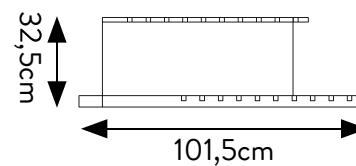

## TECHNICAL SPECIFICATIONS

CODE	303009
SIZE	92x86x47cm
TILES (10 SLOTS)	80x80 sp. 9,5mm - 8,5 mm
PRICE	€165 ONLY DISPLAY

### TECHNICAL SPECIFICATIONS

CODE	302816
SIZE	101,5x32,5x63 cm
TILES (10 SLOTS)	60x120 sp. 9,5mm 60x120 sp. 9,5mm 60x60 sp. 9,5mm
PRICE	€84,00 ONLY DISPLAY

LEFT BASE  
302816

### TECHNICAL SPECIFICATIONS

CODE	302817
SIZE	88x32,5x35 cm
TILES (10SLOTS)	20x120 sp. 9,5mm- 8,5 mm 30x120 sp. 9,5 15x90 sp. 9,5 22,5x90 sp. 9,5
PRICE	€ 64,00 ONLY DISPLAY