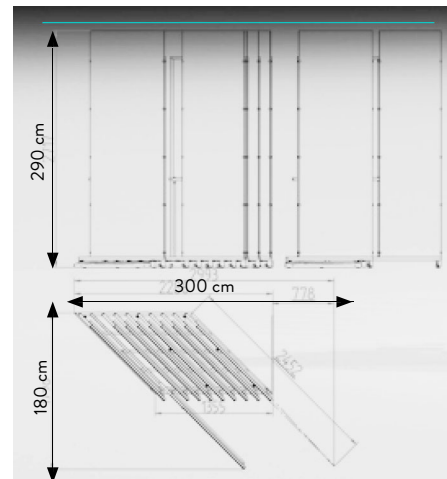

SPECIFICHE TECNICHE

CODICE	303212
DIMENSIONE	300x271x180 cm
LASTRE	120x280/ -10 PZ
PREZZO	€ 1.980,00 SOLO MOBILE