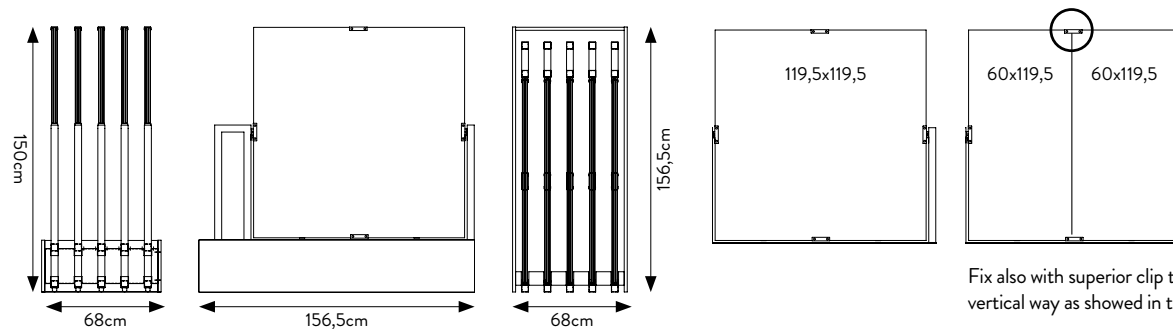

TECHNICAL SPECIFICATIONS

CODE	302817
SIZE	88x32,5x35 cm
TILES (10SLOTS)	20x120 sp. 9,5mm 30x120 sp. 9,5 / 10,5mm 15x90 sp. 9,5 / 10,5mm 22,5x90 sp. 9,5 / 10,5mm
PRICE	€ 64,00 SOLO DISPLAY

BANNER LOGO PIEMME 20x120

BASE VUOTA 80 - 90 - 120

EMPTY DISPLAY UNIT, CHOICE OF TILES
6 SLOTS

BASE VUOTA 60x60 - 80x80 - 60x120

EMPTY DISPLAY UNIT, CHOICE OF TILES
7 SLOTS

SPECIFICHE TECNICHE

CODICE	302521
DIMENSIONE	128x69,5x4 cm
PIASTRELLE (6SLOTS)	120x120 sp. 8,5-9 mm 80x80 sp. 10,5mm - sp. 9,5mm 90x90 sp. 9,5mm 60x120 sp. 9,5 mm 60x60 sp. 9,5 mm
PREZZO	€72,00 SOLO BASE

SPECIFICHE TECNICHE

CODICE	303011
DIMENSIONE	65x69,5x4 cm
PIASTRELLE (7 SLOTS)	80x80 sp. 10,5mm - sp. 8,5 - 9,5mm 60x120 sp. 9,5mm 60x60 sp. 9,5mm
PREZZO	€32,00 SOLO BASE

SHOWROOM MERCHANDISING ON REQUEST

PIEMME ROTATING PULL-OUT DISPLAY UNIT 10x120x120 SLABS or 20x60x120 SLABS

EMPTY DISPLAY UNIT, CHOICE OF SLABS
(120x120-60x120)

TECHNICAL SPECIFICATIONS

CODE	302130
SIZE	68x150x156,5 cm
TILES	119,5x119,5 (10 pcs) - 60x119,5 (20pcs)
PRICE	€ 1.200,00