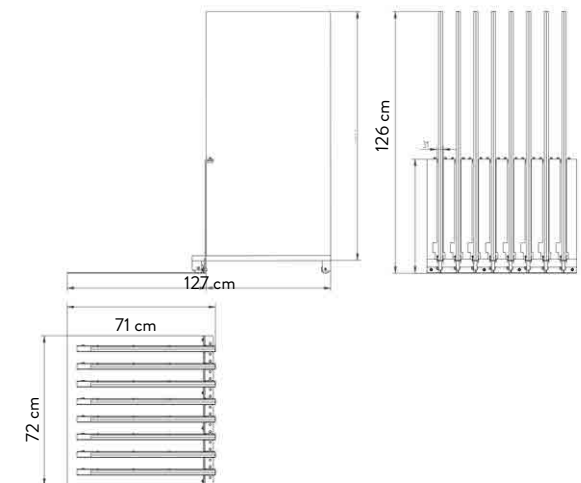

## TECHNICAL SPECIFICATIONS

CODE	303008
SIZE	71x126x67cm
TILES (16 SLOTS)	60x120 sp. 9,5mm-8,5
PRICE	€215 ONLY DISPLAY

## TECHNICAL SPECIFICATIONS

CODE	303007
SIZE	71x126x72cm
TILES (16 SLOTS)	60x120 sp. 9,5mm-8,5
PRICE	€230 ONLY DISPLAY

## TECHNICAL SPECIFICATIONS

CODE	303009
SIZE	92x86x47cm
TILES (10 SLOTS)	80x80 sp. 9,5mm - 8,5 mm
PRICE	€165 ONLY DISPLAY

### TECHNICAL SPECIFICATIONS

CODE	302817
SIZE	88x32,5x35 cm
TILES (10SLOTS)	20x120 sp. 9,5mm- 8,5 mm 30x120 sp. 9,5 15x90 sp. 9,5 22,5x90 sp. 9,5
PRICE	€ 64,00 ONLY DISPLAY