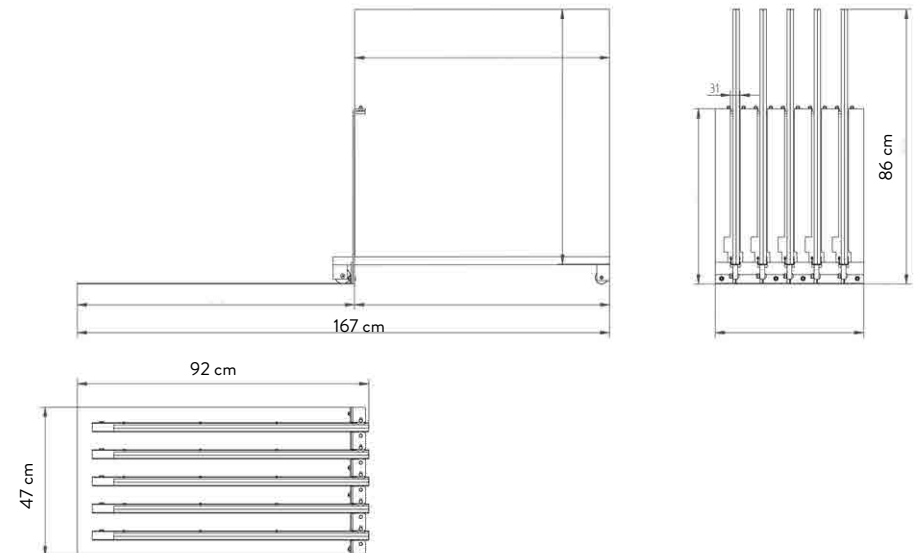

## TECHNICAL SPECIFICATIONS

CODE	303007
SIZE	71x126x72cm
TILES (16 SLOTS)	60x120 sp. 9,5mm-8,5
PRICE	€230 ONLY DISPLAY

## TECHNICAL SPECIFICATIONS

CODE	303009
SIZE	92x86x47cm
TILES (10 SLOTS)	80x80 sp. 9,5mm - 8,5 mm
PRICE	€165 ONLY DISPLAY

### TECHNICAL SPECIFICATIONS

CODE	302816
SIZE	101,5x32,5x63 cm
TILES (10 SLOTS)	60x120 sp. 9,5mm 60x120 sp. 9,5mm 60x60 sp. 9,5mm
PRICE	€84,00 ONLY DISPLAY

LEFT BASE  
302816

### TECHNICAL SPECIFICATIONS

CODE	302817
SIZE	88x32,5x35 cm
TILES (10SLOTS)	20x120 sp. 9,5mm- 8,5 mm 30x120 sp. 9,5 15x90 sp. 9,5 22,5x90 sp. 9,5
PRICE	€ 64,00 ONLY DISPLAY