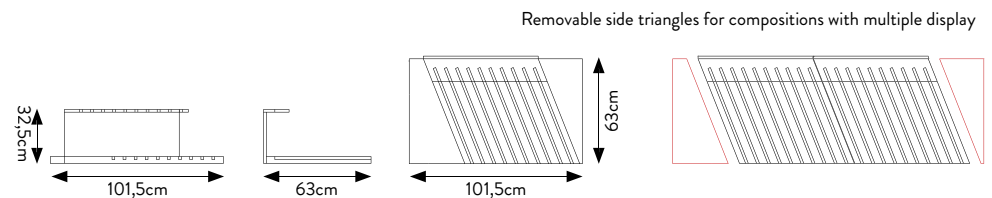

CODE	303007
SIZE	71x126x72cm
TILES (16 SLOTS)	60x120 sp. 9,5mm
PRICE	€230 SOLO DISPLAY

PIEMME PULL-OUT DISPLAY DOUBLE SIDED UNIT 10 x 80x80 SLABS

EMPTY DISPLAY UNIT, CHOICE OF SLABS

SPECIFICHE TECNICHE

CODICE	303009
DIMENSIONE	92x86x47cm
PIASTRELLE 10 SLOTS)	80x80 sp. 9,5mm - 10,5 mm
PREZZO	€165 SOLO DISPLAY

PIEMME PULL-OUT DISPLAY DOUBLE SIDED UNIT 16 x 120x120 SLABS

EMPTY DISPLAY UNIT, CHOICE OF SLABS

SPECIFICHE TECNICHE

CODICE	303010
DIMENSIONE	131x126x72cm
PIASTRELLE (16 SLOTS)	120x120 sp. 8,5 e sp. 9 mm
PREZZO	€320 SOLO DISPLAY

BASE GENERICA 60x119,5 EMPTY

ATTN: ORDER DISPLAY UNIT + CHOICE OF TILES
(10 SLOTS)

ATTN: ORDER DISPLAY UNIT + CHOICE OF TILES

TECHNICAL SPECIFICATIONS

CODE	302816
SIZE	101,5x32,5x63 cm
TILES (10SLOTS)	60x120 sp. 10,5mm 60x120 sp. 9,5mm 60x60 sp. 9,5mm
PRICE	€84, 00 SOLO DISPLAY

TECHNICAL SPECIFICATIONS

CODE	302817
SIZE	88x32,5x35 cm
TILES (10SLOTS)	20x120 sp. 9,5mm 30x120 sp. 9,5 / 10,5mm 15x90 sp. 9,5 / 10,5mm 22,5x90 sp. 9,5 / 10,5mm
PRICE	€ 64,00 SOLO DISPLAY

BANNER LOGO PIEMME 20x120