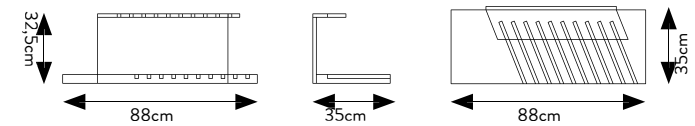

### TECHNICAL SPECIFICATIONS

CODE	302816
SIZE	101,5x32,5x63 cm
TILES (10 SLOTS)	60x120 sp. 9,5mm 60x120 sp. 9,5mm 60x60 sp. 9,5mm
PRICE	€84,00 ONLY DISPLAY

LEFT BASE  
302816

### TECHNICAL SPECIFICATIONS

CODE	302817
SIZE	88x32,5x35 cm
TILES (10SLOTS)	20x120 sp. 9,5mm- 8,5 mm 30x120 sp. 9,5 15x90 sp. 9,5 22,5x90 sp. 9,5
PRICE	€ 64,00 ONLY DISPLAY