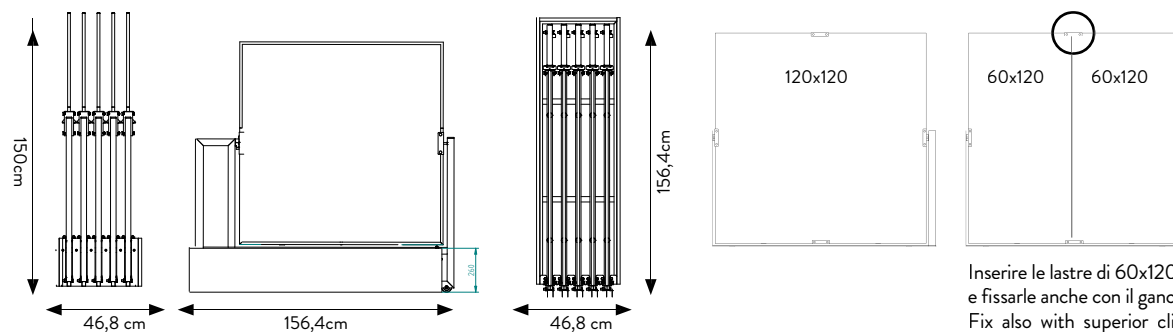

### TECHNICAL SPECIFICATIONS

<b>CODE</b>	302521
<b>SIZE</b>	128x69,5x4 cm
<b>TILES (6 SLOTS)</b>	120x120 sp. 8,5-9,5 mm 80x80 sp. 8,5 mm - sp. 9,5mm 90x90 sp. 9,5mm 60x120 sp. 8,5 mm - sp. 9,5mm 60x60 sp. 8,5 mm - sp. 9,5mm
<b>PRICE</b>	€72,00 ONLY BASE

### TECHNICAL SPECIFICATIONS

CODE	303151
SIZE	
TILES (10 SLOTS)	60x60 - 60x120 - 30x120 90x90 cm sp. 20mm - 8,5- 9,5 mm (10 SLOTS)
PRICE	€54,00 ONLY BASE

## PIEMME ROTATING PULL-OUT DISPLAY UNIT

10: 120x120 TILES or

20: 60x120 TILES

EMPTY DISPLAY UNIT, TILES AT YOUR  
CHOISE (120x120-60x120)

### TECHNICAL SPECIFICATIONS

CODE	303173
SIZE	68x150x156,5 cm
TILES	120x120 (10 pz) - 60x120 (20pz)
PRICE	€676 ONLY DISPLAY

Inserire le lastre di 60x120 in verticale con base 60 e fissarle anche con il gancio superiore.  
Fix also with superior clip the 60x120 slabs in vertical way as showed in the drawing.