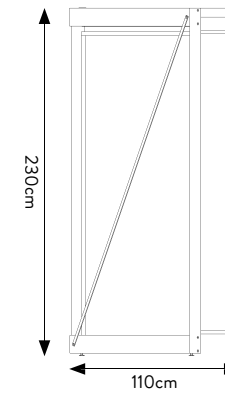

RAL 9010

NEW SLIDING 14 + KIT LUCI

TECHNICAL SPECIFICATIONS

CODE	302704
SIZE	221x229x111,5 cm
PANEL	100x200 (14PANNELLI)
PRICE	€ 1.705,00 SOLO MOBILE

NEW CORNER 14 + KIT LUCI

TECHNICAL SPECIFICATIONS

CODE	302705
SIZE	252x230x110 cm
PANEL	100x200 (14PANNELLI)
PRICE	€ 1.250,00 SOLO MOBILE

NEW LINEAR 10 PIEMME

TECHNICAL SPECIFICATIONS

CODE	302711
SIZE	257x147x141,5 cm
PANEL	120x120 (10PANNELLI)
PRICE	€ 1.350,00 SOLO MOBILE

MODULAR FRAME, SIDE 120

EMPTY FRAME, CHOICE OF TILES

TECHNICAL SPECIFICATIONS

CODE	303007
SIZE	71x126x72cm
TILES (16 SLOTS)	60x120 sp. 9,5mm
PRICE	€230 SOLO DISPLAY

PIEMME PULL-OUT DISPLAY DOUBLE SIDED UNIT 10 x 80x80 SLABS

EMPTY DISPLAY UNIT, CHOICE OF SLABS

SPECIFICHE TECNICHE

CODICE	303009
DIMENSIONE	92x86x47cm
PIASTRELLE 10 SLOTS)	80x80 sp. 9,5mm - 10,5 mm
PREZZO	€165 SOLO DISPLAY

SPECIFICHE TECNICHE

CODICE	303011
DIMENSIONE	65x69,5x4 cm
PIASTRELLE (7 SLOTS)	80x80 sp. 10,5mm - sp. 8,5 - 9,5mm 60x120 sp. 9,5mm 60x60 sp. 9,5mm
PREZZO	€32,00 SOLO BASE

SHOWROOM MERCHANDISING ON REQUEST