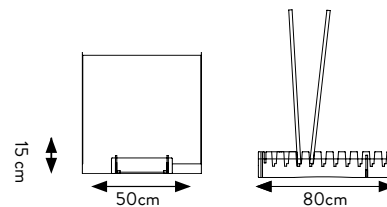

### TECHNICAL SPECIFICATIONS

CODE	302817
SIZE	88x32,5x35 cm
TILES (10SLOTS)	20x120 sp. 9,5mm- 8,5 mm 30x120 sp. 9,5 15x90 sp. 9,5 22,5x90 sp. 9,5
PRICE	€ 64,00 ONLY DISPLAY

### TECHNICAL SPECIFICATIONS

<b>CODE</b>	302521
<b>SIZE</b>	128x69,5x4 cm
<b>TILES (6 SLOTS)</b>	120x120 sp. 8,5-9,5 mm 80x80 sp. 8,5 mm - sp. 9,5mm 90x90 sp. 9,5mm 60x120 sp. 8,5 mm - sp. 9,5mm 60x60 sp. 8,5 mm - sp. 9,5mm
<b>PRICE</b>	€72,00 ONLY BASE

### TECHNICAL SPECIFICATIONS

<b>CODE</b>	303011
<b>SIZE</b>	65x69,5x4 cm
<b>TILES (6 SLOTS)</b>	80x80 sp. 8,5 - 9,5mm 60x120 sp. 8,5 - 9,5mm 60x60 sp. 8,5 - 9,5mm
<b>PRICE</b>	€32,00 ONLY BASE

### TECHNICAL SPECIFICATIONS

CODE	303151
SIZE	
TILES (10 SLOTS)	60x60 - 60x120 - 30x120 90x90 cm sp. 20mm - 8,5- 9,5 mm (10 SLOTS)
PRICE	€54,00 ONLY BASE