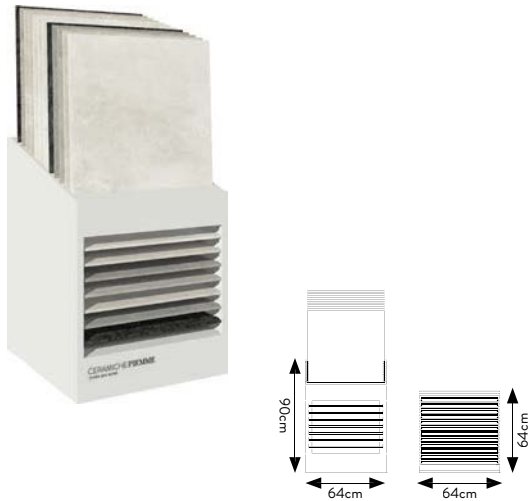

### TECHNICAL SPECIFICATIONS

CODE	303173
SIZE	68x150x156,5 cm
TILES	120x120 (10 pz) - 60x120 (20pz)
PRICE	€676 ONLY DISPLAY

Inserire le lastre di 60x120 in verticale con base 60 e fissarle anche con il gancio superiore.  
Fix also with superior clip the 60x120 slabs in vertical way as showed in the drawing.

## PIEMME TILE LIBRARY 60x60 - 30x60

EMPTY DISPLAY UNIT, TILES AT YOUR CHOISE 19 SLOTS