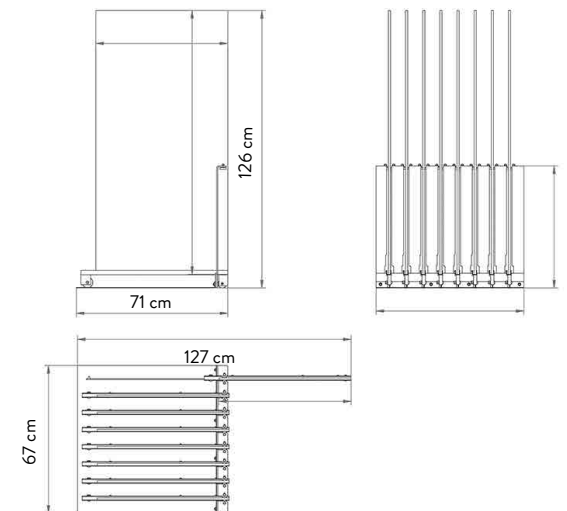

TECHNICAL SPECIFICATIONS

CODE	303008
SIZE	71x126x67cm
TILES (8 SLOTS)	60x120 sp. 9,5mm
PRICE	€215 SOLO DISPLAY