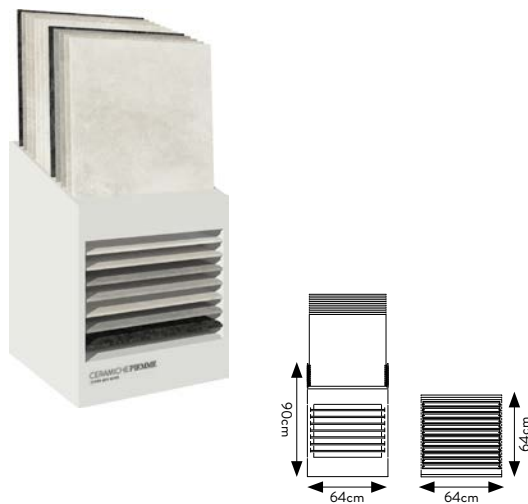

SPECIFICHE TECNICHE

CODICE	303011
DIMENSIONE	65x69,5x4 cm
PIASTRELLE (7 SLOTS)	80x80 sp. 10,5mm - sp. 8,5 - 9,5mm 60x120 sp. 9,5mm 60x60 sp. 9,5mm
PREZZO	€32,00 SOLO BASE

SHOWROOM MERCHANDISING ON REQUEST

PIEMME ROTATING PULL-OUT DISPLAY UNIT 10x120x120 SLABS or 20x60x120 SLABS

EMPTY DISPLAY UNIT, CHOICE OF SLABS
(120x120-60x120)

TECHNICAL SPECIFICATIONS

CODE	302130
SIZE	68x150x156,5 cm
TILES	119,5x119,5 (10 pcs) - 60x119,5 (20pcs)
PRICE	€ 1.200,00

Fix also with superior clip the 60x119,5 slabs in vertical way as showed in the drawing.

SHOWROOM MERCHANDISING ON REQUEST

TILE LIBRARY 60x60 - 30x60 PIEMME

EMPTY DISPLAY UNIT, CHOICE OF RECTIFIED TILES
19 SLOTS

WORK TABLE PIEMME

CART

EMPTY DISPLAY UNIT, CHOICE OF
RECTIFIED TILES (60x60)
15 SLOTS

SIZE	63x90x64 cm
TILES	*60x60 - *30x60 cm (19 SLOTS)
PRICE	€ 566,00

SIZE	160x90x100 cm
TILES	-
PRICE	€ 520,00

SIZE	74 x42x40cm
TILES	60x60
PRICE	€ 130,00 SOLO MOBILE