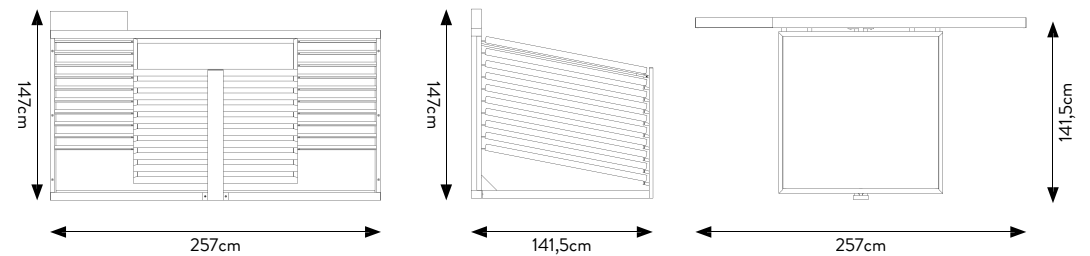

RAL 9010

NEW SLIDING 14 + KIT LUCI

TECHNICAL SPECIFICATIONS

CODE	302704
SIZE	221x229x111,5 cm
PANEL	100x200 (14PANNELLI)
PRICE	€ 1.705,00 SOLO MOBILE

NEW CORNER 14 + KIT LUCI

TECHNICAL SPECIFICATIONS

CODE	302705
SIZE	252x230x110 cm
PANEL	100x200 (14PANNELLI)
PRICE	€ 1.250,00 SOLO MOBILE

NEW LINEAR 10 PIEMME

TECHNICAL SPECIFICATIONS

CODE	302711
SIZE	257x147x141,5 cm
PANEL	120x120 (10PANNELLI)
PRICE	€ 1.350,00 SOLO MOBILE

MODULAR FRAME, SIDE 120

EMPTY FRAME, CHOICE OF TILES

TECHNICAL SPECIFICATIONS

TECHNICAL SPECIFICATIONS

CODE	302817
SIZE	88x32,5x35 cm
TILES (10SLOTS)	20x120 sp. 9,5mm 30x120 sp. 9,5 / 10,5mm 15x90 sp. 9,5 / 10,5mm 22,5x90 sp. 9,5 / 10,5mm
PRICE	€ 64,00 SOLO DISPLAY

BANNER LOGO PIEMME 20x120

SPECIFICHE TECNICHE

CODICE	303011
DIMENSIONE	65x69,5x4 cm
PIASTRELLE (7 SLOTS)	80x80 sp. 10,5mm - sp. 8,5 - 9,5mm 60x120 sp. 9,5mm 60x60 sp. 9,5mm
PREZZO	€32,00 SOLO BASE

SHOWROOM MERCHANDISING ON REQUEST