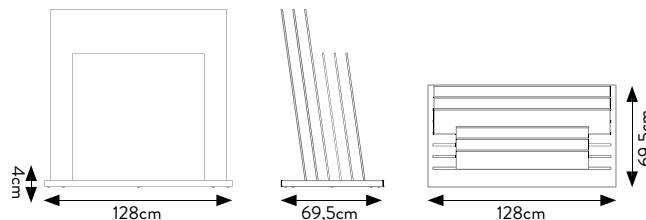

### TECHNICAL SPECIFICATIONS

CODE	302816
SIZE	101,5x32,5x63 cm
TILES (10 SLOTS)	60x120 sp. 9,5mm 60x120 sp. 9,5mm 60x60 sp. 9,5mm
PRICE	€84,00 ONLY DISPLAY

LEFT BASE  
302816

### TECHNICAL SPECIFICATIONS

CODE	302817
SIZE	88x32,5x35 cm
TILES (10SLOTS)	20x120 sp. 9,5mm- 8,5 mm 30x120 sp. 9,5 15x90 sp. 9,5 22,5x90 sp. 9,5
PRICE	€ 64,00 ONLY DISPLAY

### TECHNICAL SPECIFICATIONS

CODE	302818
SIZE	120x20 cm
TILES	€16,00

### TECHNICAL SPECIFICATIONS

<b>CODE</b>	302521
<b>SIZE</b>	128x69,5x4 cm
<b>TILES (6 SLOTS)</b>	120x120 sp. 8,5-9,5 mm 80x80 sp. 8,5 mm - sp. 9,5mm 90x90 sp. 9,5mm 60x120 sp. 8,5 mm - sp. 9,5mm 60x60 sp. 8,5 mm - sp. 9,5mm
<b>PRICE</b>	€72,00 ONLY BASE