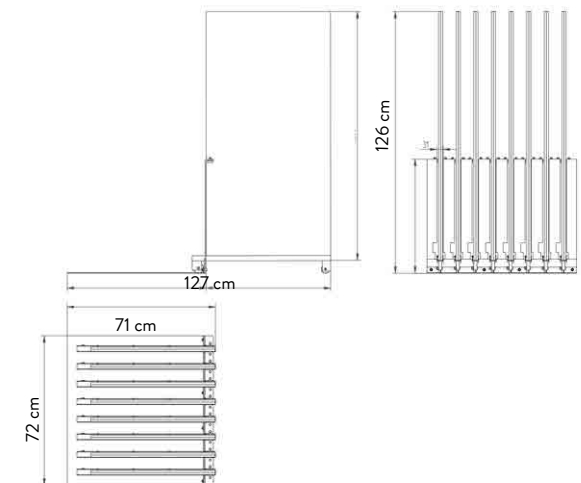

CODE	303008
SIZE	71x126x67cm
TILES (8 SLOTS)	60x120 sp. 9,5mm
PRICE	€215 SOLO DISPLAY

PIEMME PULL-OUT DISPLAY DOUBLE SIDED UNIT 16 x 60x120 SLABS

EMPTY DISPLAY UNIT, CHOICE OF SLABS

TECHNICAL SPECIFICATIONS

CODE	303007
SIZE	71x126x72cm
TILES (16 SLOTS)	60x120 sp. 9,5mm
PRICE	€230 SOLO DISPLAY

PIEMME PULL-OUT DISPLAY DOUBLE SIDED UNIT 10 x 80x80 SLABS

EMPTY DISPLAY UNIT, CHOICE OF SLABS

SPECIFICHE TECNICHE

CODICE	303009
DIMENSIONE	92x86x47cm
PIASTRELLE 10 SLOTS)	80x80 sp. 9,5mm - 10,5 mm
PREZZO	€165 SOLO DISPLAY

TECHNICAL SPECIFICATIONS

CODE	302817
SIZE	88x32,5x35 cm
TILES (10SLOTS)	20x120 sp. 9,5mm 30x120 sp. 9,5 / 10,5mm 15x90 sp. 9,5 / 10,5mm 22,5x90 sp. 9,5 / 10,5mm
PRICE	€ 64,00 SOLO DISPLAY

BANNER LOGO PIEMME 20x120

SPECIFICHE TECNICHE

CODICE	303011
DIMENSIONE	65x69,5x4 cm
PIASTRELLE (7 SLOTS)	80x80 sp. 10,5mm - sp. 8,5 - 9,5mm 60x120 sp. 9,5mm 60x60 sp. 9,5mm
PREZZO	€32,00 SOLO BASE

SHOWROOM MERCHANDISING ON REQUEST