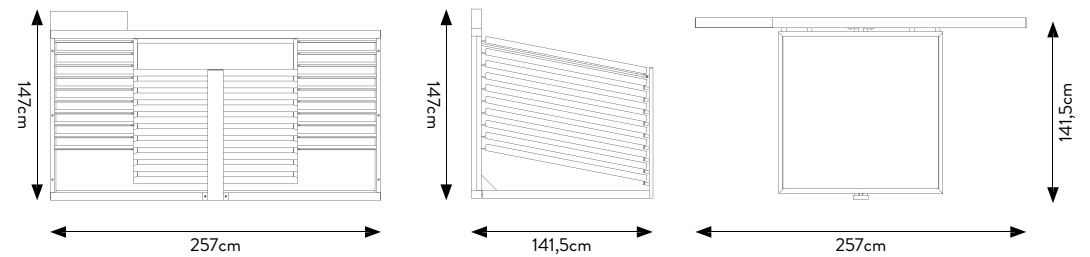

## TECHNICAL SPECIFICATIONS

<b>CODE</b>	302704
<b>SIZE</b>	221x229x111,5 cm
<b>PANEL</b>	100x200 (14PANELS)
<b>PRICE</b>	€ 1.705,00 ONLY DISPLAY

## TECHNICAL SPECIFICATIONS

<b>CODE</b>	302705
<b>SIZE</b>	252x230x110 cm
<b>PANEL</b>	100x200 (14PANELS)
<b>PRICE</b>	€ 1.250,00 ONLY DISLAY

## TECHNICAL SPECIFICATIONS

CODE	302711
SIZE	257x147x141,5 cm
PANEL	120x120 (10PANELS)
PRICE	€ 1.350,00 ONLY DISPLAY

### TECHNICAL SPECIFICATIONS

<b>CODE</b>	302521
<b>SIZE</b>	128x69,5x4 cm
<b>TILES (6 SLOTS)</b>	120x120 sp. 8,5-9,5 mm 80x80 sp. 8,5 mm - sp. 9,5mm 90x90 sp. 9,5mm 60x120 sp. 8,5 mm - sp. 9,5mm 60x60 sp. 8,5 mm - sp. 9,5mm
<b>PRICE</b>	€72,00 ONLY BASE