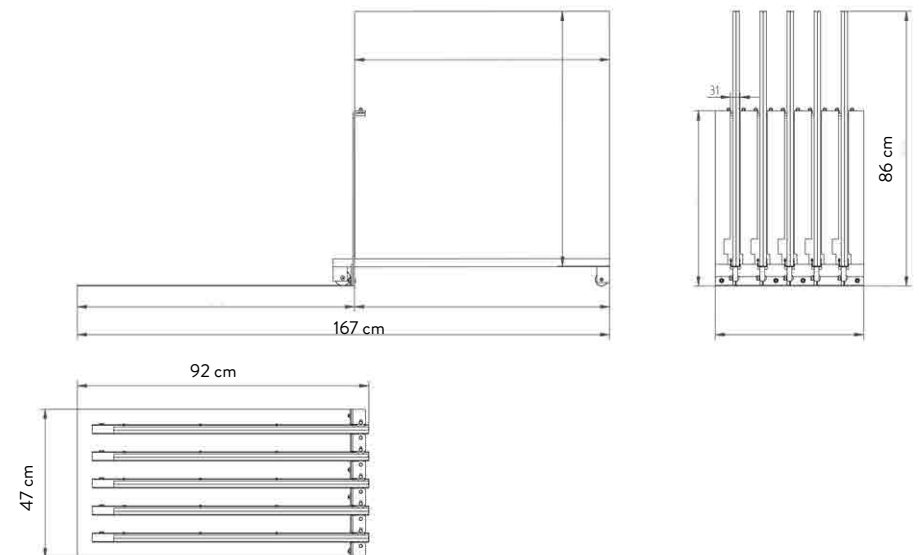

CODE	303007
SIZE	71x126x72cm
TILES (16 SLOTS)	60x120 sp. 9,5mm
PRICE	€230 SOLO DISPLAY

PIEMME PULL-OUT DISPLAY DOUBLE SIDED UNIT 10 x 80x80 SLABS

EMPTY DISPLAY UNIT, CHOICE OF SLABS

SPECIFICHE TECNICHE

CODICE	303009
DIMENSIONE	92x86x47cm
PIASTRELLE 10 SLOTS)	80x80 sp. 9,5mm - 10,5 mm
PREZZO	€165 SOLO DISPLAY

PIEMME PULL-OUT DISPLAY DOUBLE SIDED UNIT 16 x 120x120 SLABS

EMPTY DISPLAY UNIT, CHOICE OF SLABS

SPECIFICHE TECNICHE

CODICE	303010
DIMENSIONE	131x126x72cm
PIASTRELLE (16 SLOTS)	120x120 sp. 8,5 e sp. 9 mm
PREZZO	€320 SOLO DISPLAY

TECHNICAL SPECIFICATIONS

CODE	302817
SIZE	88x32,5x35 cm
TILES (10SLOTS)	20x120 sp. 9,5mm 30x120 sp. 9,5 / 10,5mm 15x90 sp. 9,5 / 10,5mm 22,5x90 sp. 9,5 / 10,5mm
PRICE	€ 64,00 SOLO DISPLAY

BANNER LOGO PIEMME 20x120

SPECIFICHE TECNICHE

CODICE	303011
DIMENSIONE	65x69,5x4 cm
PIASTRELLE (7 SLOTS)	80x80 sp. 10,5mm - sp. 8,5 - 9,5mm 60x120 sp. 9,5mm 60x60 sp. 9,5mm
PREZZO	€32,00 SOLO BASE

SHOWROOM MERCHANDISING ON REQUEST