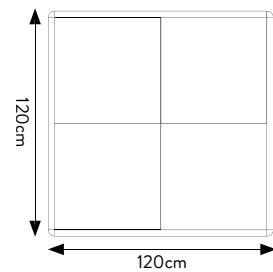

TECHNICAL SPECIFICATIONS

CODE	301699
SIZE	120x120x1 cm
PANEL	a scelta
PRICE	€ 90,00