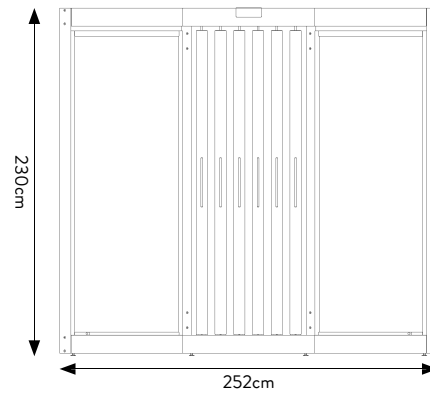

RAL 9010

NEW SLIDING 14 + KIT LUCI

TECHNICAL SPECIFICATIONS

CODE	302704
SIZE	221x229x111,5 cm
PANEL	100x200 (14PANNELLI)
PRICE	€ 1.705,00 SOLO MOBILE

NEW CORNER 14 + KIT LUCI

TECHNICAL SPECIFICATIONS

CODE	302705
SIZE	252x230x110 cm
PANEL	100x200 (14PANNELLI)
PRICE	€ 1.250,00 SOLO MOBILE

NEW LINEAR 10 PIEMME

TECHNICAL SPECIFICATIONS

CODE	302711
SIZE	257x147x141,5 cm
PANEL	120x120 (10PANNELLI)
PRICE	€ 1.350,00 SOLO MOBILE

MODULAR FRAME, SIDE 120

EMPTY FRAME, CHOICE OF TILES

TECHNICAL SPECIFICATIONS

TECHNICAL SPECIFICATIONS

CODE	302817
SIZE	88x32,5x35 cm
TILES (10SLOTS)	20x120 sp. 9,5mm 30x120 sp. 9,5 / 10,5mm 15x90 sp. 9,5 / 10,5mm 22,5x90 sp. 9,5 / 10,5mm
PRICE	€ 64,00 SOLO DISPLAY

BANNER LOGO PIEMME 20x120

SPECIFICHE TECNICHE

CODICE	303011
DIMENSIONE	65x69,5x4 cm
PIASTRELLE (7 SLOTS)	80x80 sp. 10,5mm - sp. 8,5 - 9,5mm 60x120 sp. 9,5mm 60x60 sp. 9,5mm
PREZZO	€32,00 SOLO BASE

SHOWROOM MERCHANDISING ON REQUEST