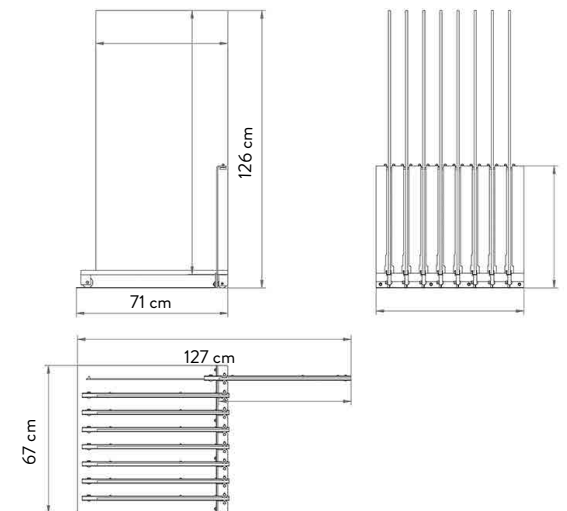

## TECHNICAL SPECIFICATIONS

CODE	303008
SIZE	71x126x67cm
TILES (16 SLOTS)	60x120 sp. 9,5mm-8,5
PRICE	€215 ONLY DISPLAY

## TECHNICAL SPECIFICATIONS

CODE	303009
SIZE	92x86x47cm
TILES (10 SLOTS)	80x80 sp. 9,5mm - 8,5 mm
PRICE	€165 ONLY DISPLAY

### TECHNICAL SPECIFICATIONS

CODE	302816
SIZE	101,5x32,5x63 cm
TILES (10 SLOTS)	60x120 sp. 9,5mm 60x120 sp. 9,5mm 60x60 sp. 9,5mm
PRICE	€84,00 ONLY DISPLAY

LEFT BASE  
302816

### TECHNICAL SPECIFICATIONS

CODE	302817
SIZE	88x32,5x35 cm
TILES (10SLOTS)	20x120 sp. 9,5mm- 8,5 mm 30x120 sp. 9,5 15x90 sp. 9,5 22,5x90 sp. 9,5
PRICE	€ 64,00 ONLY DISPLAY