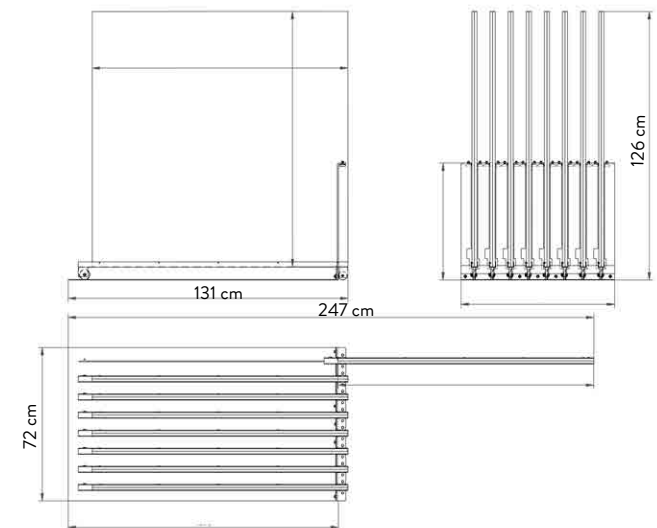

CODE	303007
SIZE	71x126x72cm
TILES (16 SLOTS)	60x120 sp. 9,5mm
PRICE	€230 SOLO DISPLAY

PIEMME PULL-OUT DISPLAY DOUBLE SIDED UNIT 10 x 80x80 SLABS

EMPTY DISPLAY UNIT, CHOICE OF SLABS

SPECIFICHE TECNICHE

CODICE	303009
DIMENSIONE	92x86x47cm
PIASTRELLE 10 SLOTS)	80x80 sp. 9,5mm - 10,5 mm
PREZZO	€165 SOLO DISPLAY

PIEMME PULL-OUT DISPLAY DOUBLE SIDED UNIT 16 x 120x120 SLABS

EMPTY DISPLAY UNIT, CHOICE OF SLABS

SPECIFICHE TECNICHE

CODICE	303010
DIMENSIONE	131x126x72cm
PIASTRELLE (16 SLOTS)	120x120 sp. 8,5 e sp. 9 mm
PREZZO	€320 SOLO DISPLAY

TECHNICAL SPECIFICATIONS

CODE	302817
SIZE	88x32,5x35 cm
TILES (10SLOTS)	20x120 sp. 9,5mm 30x120 sp. 9,5 / 10,5mm 15x90 sp. 9,5 / 10,5mm 22,5x90 sp. 9,5 / 10,5mm
PRICE	€ 64,00 SOLO DISPLAY

BANNER LOGO PIEMME 20x120

SPECIFICHE TECNICHE

CODICE	303011
DIMENSIONE	65x69,5x4 cm
PIASTRELLE (7 SLOTS)	80x80 sp. 10,5mm - sp. 8,5 - 9,5mm 60x120 sp. 9,5mm 60x60 sp. 9,5mm
PREZZO	€32,00 SOLO BASE

SHOWROOM MERCHANDISING ON REQUEST