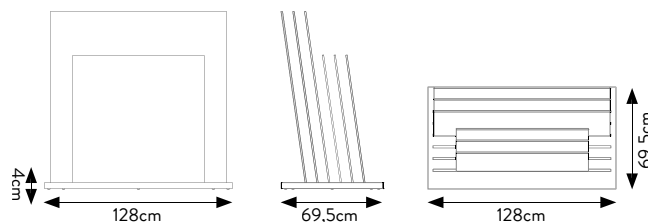

TECHNICAL SPECIFICATIONS

CODE	302817
SIZE	88x32,5x35 cm
TILES (10SLOTS)	20x120 sp. 9,5mm 30x120 sp. 9,5 / 10,5mm 15x90 sp. 9,5 / 10,5mm 22,5x90 sp. 9,5 / 10,5mm
PRICE	€ 64,00 SOLO DISPLAY

BANNER LOGO PIEMME 20x120

TO COMPLETION OF DISPLAY
(TO BE ORDERED SEPARATELY)

BANNER CODE: 302818
EMPTY DISPLAY 60x119,5 CODE: 302816

BANNER CODE: 302818
EMPTY DISPLAY 20/30x119,5 CODE: 302817

TECHNICAL SPECIFICATIONS

CODE	302818
SIZE	120x20 cm
PRICE	€16,00

BASE VUOTA 80 - 90 - 120

EMPTY DISPLAY UNIT, CHOICE OF TILES
6 SLOTS

BASE VUOTA 60x60 - 80x80 - 60x120

EMPTY DISPLAY UNIT, CHOICE OF TILES
7 SLOTS

SPECIFICHE TECNICHE

CODICE	302521
DIMENSIONE	128x69,5x4 cm
PIASTRELLE (6SLOTS)	120x120 sp. 8,5-9 mm 80x80 sp. 10,5mm - sp. 9,5mm 90x90 sp. 9,5mm 60x120 sp. 9,5 mm 60x60 sp. 9,5 mm
PREZZO	€72,00 SOLO BASE

SPECIFICHE TECNICHE

CODICE	303011
DIMENSIONE	65x69,5x4 cm
PIASTRELLE (7 SLOTS)	80x80 sp. 10,5mm - sp. 8,5 - 9,5mm 60x120 sp. 9,5mm 60x60 sp. 9,5mm
PREZZO	€32,00 SOLO BASE

SHOWROOM MERCHANDISING ON REQUEST