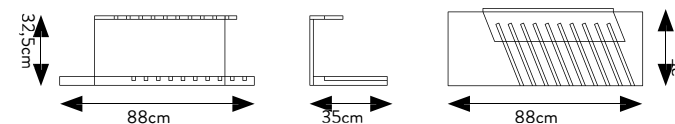

BASE GENERICA 60x119,5 EMPTY

ATTN: ORDER DISPLAY UNIT + CHOICE OF TILES
(10 SLOTS)

ATTN: ORDER DISPLAY UNIT + CHOICE OF TILES

TECHNICAL SPECIFICATIONS

CODE	302816
SIZE	101,5x32,5x63 cm
TILES (10SLOTS)	60x120 sp. 10,5mm 60x120 sp. 9,5mm 60x60 sp. 9,5mm
PRICE	€84, 00 SOLO DISPLAY

BASE GENERICA 20x119,5/30x119,5 EMPTY

ATTN: ORDER DISPLAY UNIT + CHOICE OF TILES
(10 SLOTS)

Gamme disponibili 20x120:
301281 gamma cottage
302474 gamma soul
301845 gamma fleur de bois

ATTN: ORDER DISPLAY UNIT + CHOICE OF TILES

TECHNICAL SPECIFICATIONS

CODE	302817
SIZE	88x32,5x35 cm
TILES (10SLOTS)	20x120 sp. 9,5mm 30x120 sp. 9,5 / 10,5mm 15x90 sp. 9,5 / 10,5mm 22,5x90 sp. 9,5 / 10,5mm
PRICE	€ 64,00 SOLO DISPLAY

BANNER LOGO PIEMME 20x120