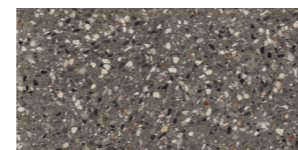

## Storm

60x120

**02694A** | Venetian Marble Storm Nat/Ret

60x60

**02691A** | Venetian Marble Storm Nat/Ret

30x60

**03068A** | Venetian Marble Storm Nat/Ret