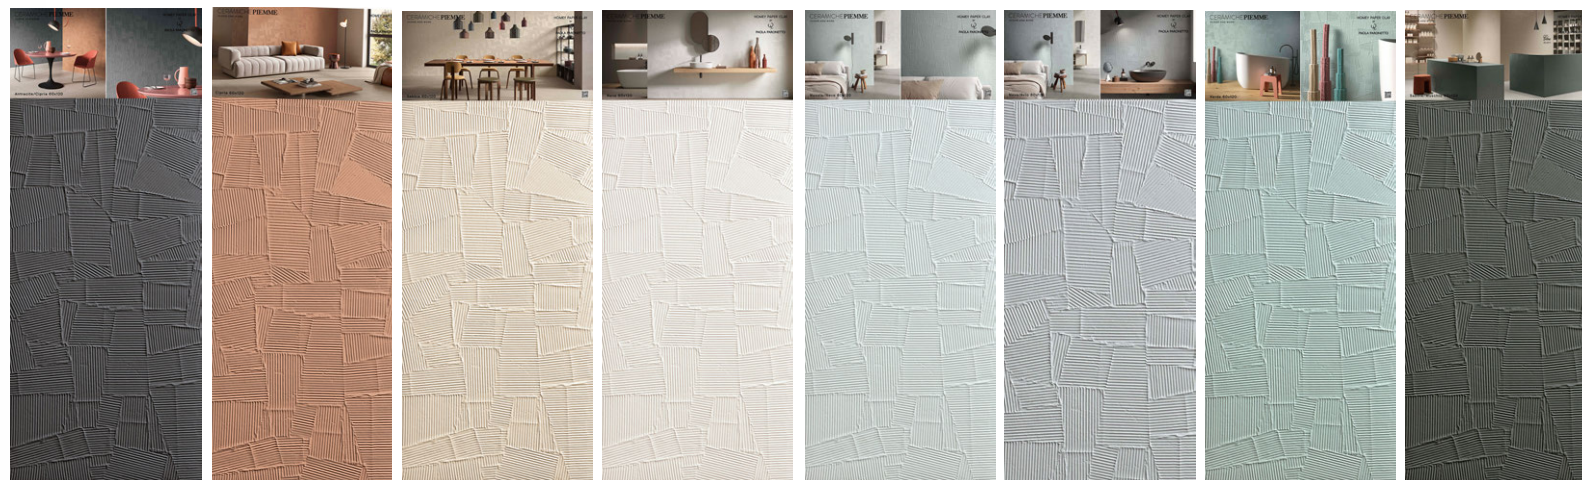

BASE GENERICA 302816 +

303281

KIT 8 PANNELLI

HOMEY PAPER CLAY 60X120

BASE GENERICA VUOTA 60x120

ATT.NE: ORDINARE BASE VUOTA + kit pannelli
(10 SLOTS)

SPECIFICHE TECNICHE

CODICE	302816
DIMENSIONE	101,5x32,5x63 cm
PIASTRELLE	60x60 - 60x120 cm
PREZZO	€ 50, 00

303281

KIT 8 PANNELLI HOMEY PAPER CLAY 60X120

DISTINTA MATERIALE	CODICE: 303281
ANTRACITE NAT/RET	60x120cm
CIPRIA NAT/RET	60x120cm
SABBIA NAT/RET	60x120cm
NEVE NAT/RET	60x120cm
NUVOLA NAT/RET	60x120cm
AVIO NAT/RET	60x120cm
VERDE NAT/RET	60x120cm
MUSCHIO NAT/RET	60x120cm

**I KIT POSSONO ANCHE ESSERE INSERITI NELL'ESTRAIBILE :
MONOFACCIALE 303008**