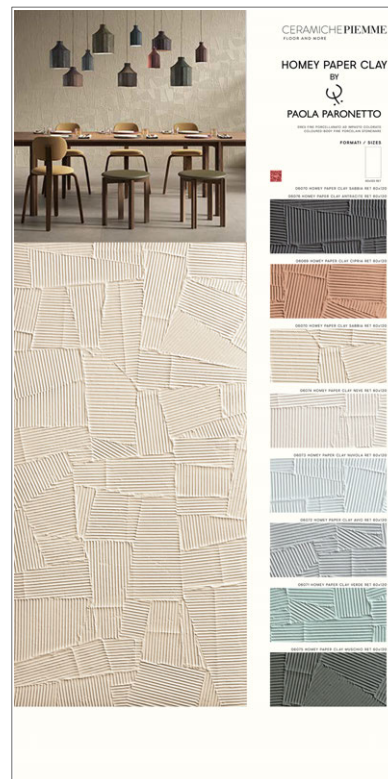

SINOTTICI HOMEY PAPER CLAY

PANHOM18 - PAN.COM.NE HOMEY
PAPER CLAY ANTRACITE 60x120

COD. 303283

PANHOM19 - PAN.COM.NE HOMEY
PAPER CLAY CIPRIA 60x120

COD. 303284

PANHOM20 - PAN.COM.NE HOMEY
PAPER CLAY SABBIA 60x120