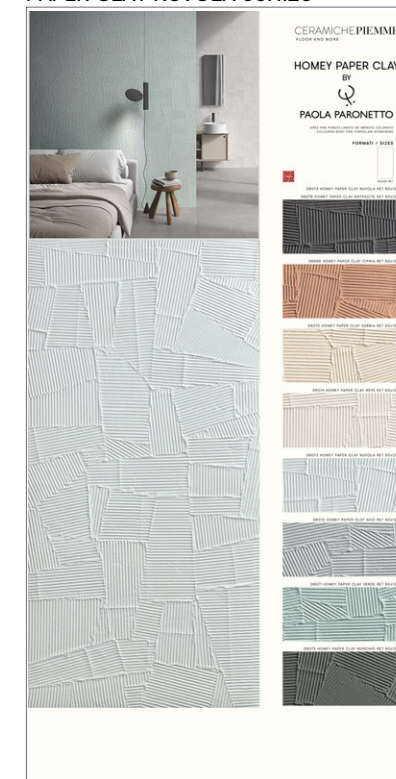

PANHOM22 - PAN.COM.NE HOMEY
PAPER CLAY NUVOLO 60x120

COD. 303287

SPECIFICHE TECNICHE

CODICE	VARI
DIMENSIONE	100x200 cm
PIASTRELLE	60x120 cm
PREZZO	€ 60, 00