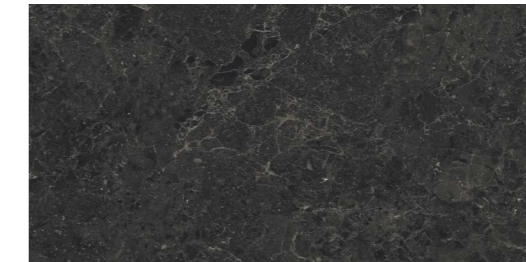

60x120
Synchro Digit Piemme® Technology
05512 | Belgium Black Nat/Ret
05518 | Belgium Black Lap/Ret