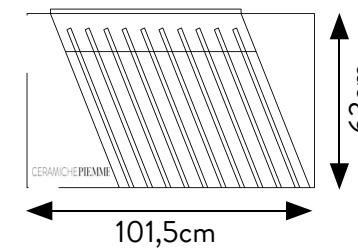

PIEMME PULL-OUT DISPLAY DOUBLE SIDED UNIT 16 x 60x120 TILES

EMPTY DISPLAY UNIT, TILES (60x120) AT YOUR CHOICE

TECHNICAL SPECIFICATIONS

CODE	303007
SIZE	71x126x72cm
TILES (16 SLOTS)	60x120 sp. 9,5mm-8,5
PRICE	€230 ONLY DISPLAY

PIEMME PULL-OUT DISPLAY DOUBLE SIDED UNIT 10 x 80x80 TILES

EMPTY DISPLAY UNIT, TILES (80x80) AT YOUR CHOICE

TECHNICAL SPECIFICATIONS

CODE	303009
SIZE	92x86x47cm
TILES (10 SLOTS)	80x80 sp. 9,5mm - 8,5 mm
PRICE	€165 ONLY DISPLAY

EMPTY GENERIC BASE 60x120

ORDER DISPLAY UNIT + TILES AT YOUR CHOICE
(10 SLOTS)

PARE. E

PARETI

fronte piastrella

BASE
SX 302816

TECHNICAL SPECIFICATIONS

CODE	302816
SIZE	101,5x32,5x63 cm
TILES (10 SLOTS)	60x120 sp. 9,5mm 60x120 sp. 9,5mm 60x60 sp. 9,5mm
PRICE	€84,00 ONLY DISPLAY

LEFT BASE
302816

EMPTY GENERIC BASE 80 - 90 - 120

ORDER DISPLAY UNIT +
TILES (6 SLOTS) AT YOUR CHOICE

TECHNICAL SPECIFICATIONS

CODE	302521
SIZE	128x69,5x4 cm
TILES (6SLOTS)	120x120 sp. 8,5-9,5 mm 80x80 sp. 8,5 mm - sp. 9,5mm 90x90 sp. 9,5mm 60x120 sp. 8,5 mm - sp. 9,5mm 60x60 sp. 8,5 mm - sp. 9,5mm
PRICE	€72,00 ONLY BASE