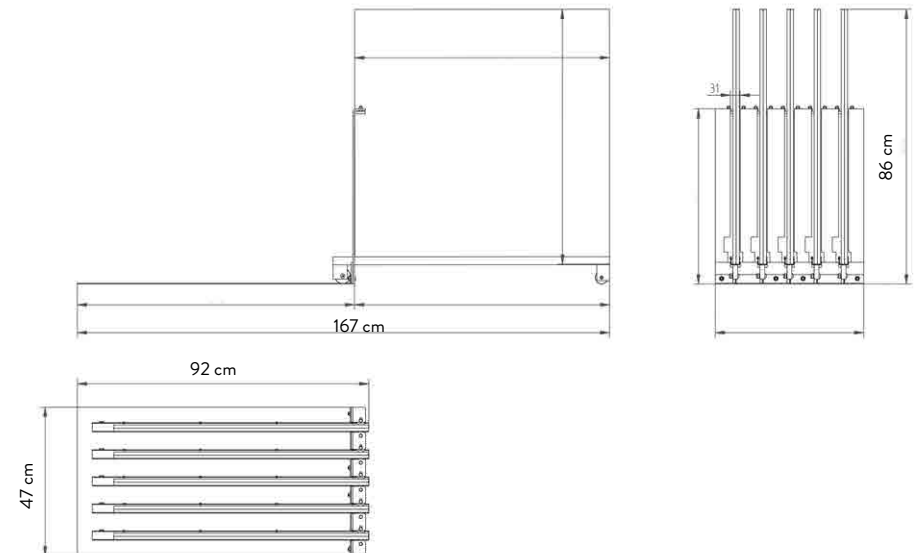

PIEMME PULL-OUT DISPLAY DOUBLE SIDED UNIT 16 x 60x120 TILES

EMPTY DISPLAY UNIT, TILES (60x120) AT YOUR CHOICE

TECHNICAL SPECIFICATIONS

CODE	303007
SIZE	71x126x72cm
TILES (16 SLOTS)	60x120 sp. 9,5mm-8,5
PRICE	€230 ONLY DISPLAY

PIEMME PULL-OUT DISPLAY DOUBLE SIDED UNIT 10 x 80x80 TILES

EMPTY DISPLAY UNIT, TILES (80x80) AT YOUR CHOICE

TECHNICAL SPECIFICATIONS

CODE	303009
SIZE	92x86x47cm
TILES (10 SLOTS)	80x80 sp. 9,5mm - 8,5 mm
PRICE	€165 ONLY DISPLAY

EMPTY GENERIC BASE 60x120

ORDER DISPLAY UNIT + TILES AT YOUR CHOICE
(10 SLOTS)

PARE. E

PARETI

fronte piastrella

BASE
SX 302816

TECHNICAL SPECIFICATIONS

CODE	302816
SIZE	101,5x32,5x63 cm
TILES (10 SLOTS)	60x120 sp. 9,5mm 60x120 sp. 9,5mm 60x60 sp. 9,5mm
PRICE	€84,00 ONLY DISPLAY

LEFT BASE
302816

EMPTY GENERIC BASE 80 - 90 - 120

ORDER DISPLAY UNIT +
TILES (6 SLOTS) AT YOUR CHOICE

TECHNICAL SPECIFICATIONS

CODE	302521
SIZE	128x69,5x4 cm
TILES (6SLOTS)	120x120 sp. 8,5-9,5 mm 80x80 sp. 8,5 mm - sp. 9,5mm 90x90 sp. 9,5mm 60x120 sp. 8,5 mm - sp. 9,5mm 60x60 sp. 8,5 mm - sp. 9,5mm
PRICE	€72,00 ONLY BASE