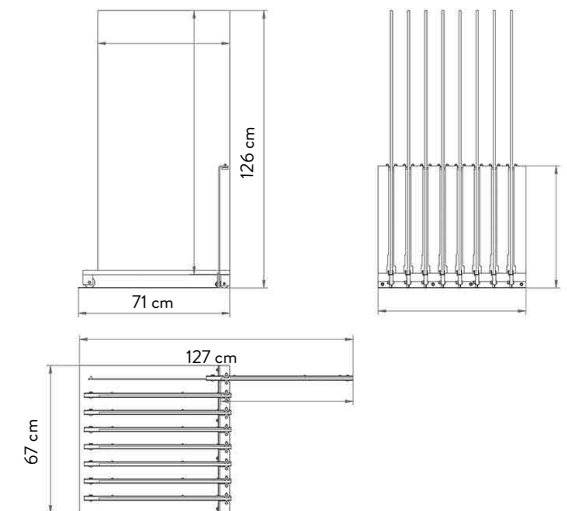

SPECIFICHE TECNICHE

CODICE scatola	303174
DIMENSIONE	23,5x11x11 cm
TOZZETTO	10x20_spessore 6mm
PREZZO	€ 40

MAXIMUM CAPACITY
N. 15, 10x20 chips with:
item name and
adhesive graphics on the back

- 303176 gamma chip limestone - 6 pz**
- 303177 gamma chip majestic - 9 pz**
- 303313 gamma chip homey - 3 pz**
- 303312 gamma chip ibla - 2 pz**
- 303311 gamma chip journey - 2 pz**
- 303314 gamma chip makro revolution - 4 pz**
- 303210 gamma chip makro vibes - 4 pz**

PIEMME PULL-OUT DISPLAY DOUBLE SIDED UNIT 16 x 60x120 TILES

EMPTY DISPLAY UNIT, TILES (60x120) AT YOUR CHOICE

TECHNICAL SPECIFICATIONS

CODE	303007
SIZE	71x126x72cm
TILES (16 SLOTS)	60x120 sp. 9,5mm-8,5
PRICE	€230 ONLY DISPLAY

PIEMME PULL-OUT DISPLAY DOUBLE SIDED UNIT 10 x 80x80 TILES

EMPTY DISPLAY UNIT, TILES (80x80) AT YOUR CHOICE

TECHNICAL SPECIFICATIONS

CODE	303009
SIZE	92x86x47cm
TILES (10 SLOTS)	80x80 sp. 9,5mm - 8,5 mm
PRICE	€165 ONLY DISPLAY

LEFT BASE
302816

EMPTY GENERIC BASE 80 - 90 - 120

ORDER DISPLAY UNIT +
TILES (6 SLOTS) AT YOUR CHOICE

TECHNICAL SPECIFICATIONS

CODE	302521
SIZE	128x69,5x4 cm
TILES (6SLOTS)	120x120 sp. 8,5-9,5 mm 80x80 sp. 8,5 mm - sp. 9,5mm 90x90 sp. 9,5mm 60x120 sp. 8,5 mm - sp. 9,5mm 60x60 sp. 8,5 mm - sp. 9,5mm
PRICE	€72,00 ONLY BASE