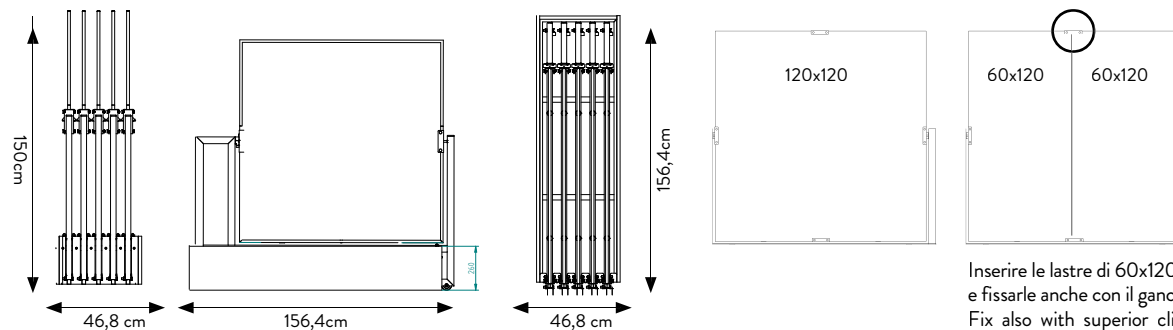

PIEMME PULL-OUT DISPLAY DOUBLE SIDED UNIT 10 x 80x80 TILES

EMPTY DISPLAY UNIT, TILES (80x80) AT YOUR CHOICE

TECHNICAL SPECIFICATIONS

CODE	303009
SIZE	92x86x47cm
TILES (10 SLOTS)	80x80 sp. 9,5mm - 8,5 mm
PRICE	€165 ONLY DISPLAY

LEFT BASE
302816

EMPTY GENERIC BASE 80 - 90 - 120

ORDER DISPLAY UNIT +
TILES (6 SLOTS) AT YOUR CHOICE

TECHNICAL SPECIFICATIONS

CODE	302521
SIZE	128x69,5x4 cm
TILES (6SLOTS)	120x120 sp. 8,5-9,5 mm 80x80 sp. 8,5 mm - sp. 9,5mm 90x90 sp. 9,5mm 60x120 sp. 8,5 mm - sp. 9,5mm 60x60 sp. 8,5 mm - sp. 9,5mm
PRICE	€72,00 ONLY BASE

PIEMME ROTATING PULL-OUT DISPLAY UNIT

10: 120x120 TILES or

20: 60x120 TILES

EMPTY DISPLAY UNIT, TILES AT YOUR
CHOISE (120x120-60x120)

TECHNICAL SPECIFICATIONS

CODE	303173
SIZE	68x150x156,5 cm
TILES	120x120 (10 pz) - 60x120 (20pz)
PRICE	€676 ONLY DISPLAY