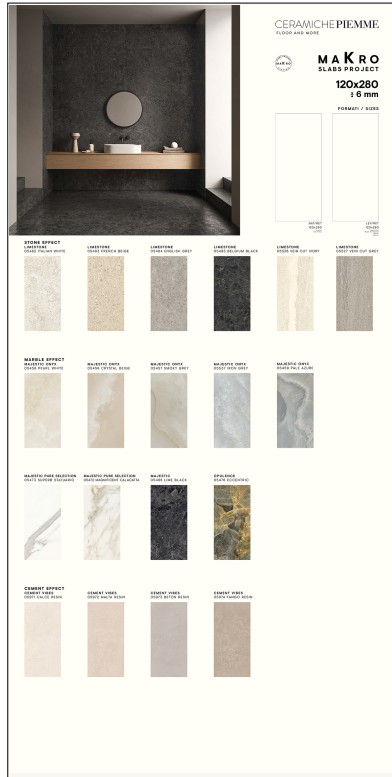

PAN. COM.NE MAKRO SLABS PROJECT
RIASSUNTIVO (tozz. 19,5x9,5)

COD. 303236

SPECIFICHE TECNICHE

CODICE	VARI
DIMENSIONE	100x200 cm
PIASTRELLE	TOZZETTI 19,5x9,5-15x15