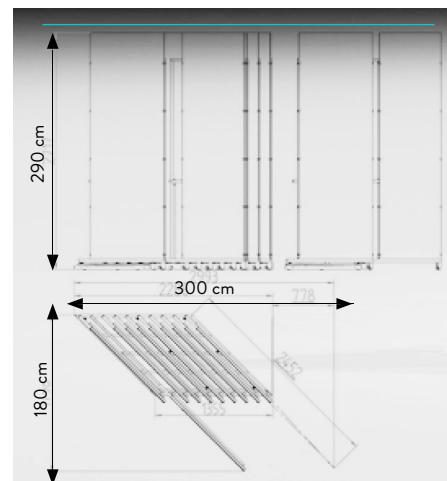

SPECIFICHE TECNICHE

CODICE	303212
DIMENSIONE	300x271x180 cm
LASTRE	120x280/ -10 PZ
PREZZO	€ 1.980,00 SOLO MOBILE