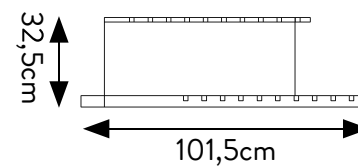

PIEMME PULL-OUT DISPLAY DOUBLE SIDED UNIT 16 x 60x120 TILES

EMPTY DISPLAY UNIT, TILES (60x120) AT YOUR CHOICE

TECHNICAL SPECIFICATIONS

CODE	303007
SIZE	71x126x72cm
TILES (16 SLOTS)	60x120 sp. 9,5mm-8,5
PRICE	€230 ONLY DISPLAY

PIEMME PULL-OUT DISPLAY DOUBLE SIDED UNIT 10 x 80x80 TILES

EMPTY DISPLAY UNIT, TILES (80x80) AT YOUR CHOICE

TECHNICAL SPECIFICATIONS

CODE	303009
SIZE	92x86x47cm
TILES (10 SLOTS)	80x80 sp. 9,5mm - 8,5 mm
PRICE	€165 ONLY DISPLAY

EMPTY GENERIC BASE 60x120

ORDER DISPLAY UNIT + TILES AT YOUR CHOICE
(10 SLOTS)

PARE. E

PARETI

fronte piastrella

BASE
SX 302816

TECHNICAL SPECIFICATIONS

CODE	302816
SIZE	101,5x32,5x63 cm
TILES (10 SLOTS)	60x120 sp. 9,5mm 60x120 sp. 9,5mm 60x60 sp. 9,5mm
PRICE	€84,00 ONLY DISPLAY

LEFT BASE
302816

EMPTY GENERIC BASE 80 - 90 - 120

ORDER DISPLAY UNIT +
TILES (6 SLOTS) AT YOUR CHOICE

TECHNICAL SPECIFICATIONS

CODE	302521
SIZE	128x69,5x4 cm
TILES (6SLOTS)	120x120 sp. 8,5-9,5 mm 80x80 sp. 8,5 mm - sp. 9,5mm 90x90 sp. 9,5mm 60x120 sp. 8,5 mm - sp. 9,5mm 60x60 sp. 8,5 mm - sp. 9,5mm
PRICE	€72,00 ONLY BASE