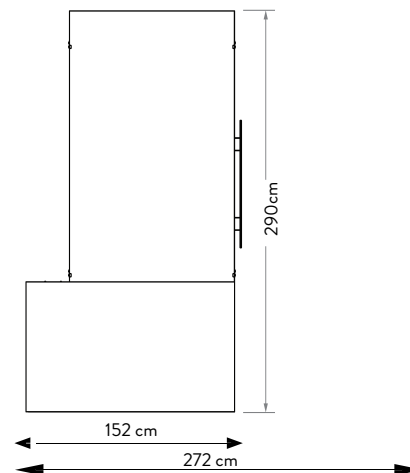

Makro

MERCHANDISING

PULL OUT DISPLAY 120x280 / 120x120 DOUBLE SIDE

EMPTY DISPLAY UNIT, TILES (120x280-120x120)
AT YOUR CHOICE

N.10 120x280
N.20 120x120

(Fix with clips the slabs)

SPECIFICHE TECNICHE

CODICE	303213
DIMENSIONE	152x290x78 cm
LASTRE	120x280/ 120x120 -10/20 PZ
PREZZO	€ 1.045,00 ONLY DISPLAY

OBLIQUE DISPLAY 120x280 SINGLE SIDED

EMPTY DISPLAY UNIT, TILES
N.10 120x280
AT YOUR CHOICE

(Fix with clips the slabs)

SPECIFICHE TECNICHE

CODICE	303212
DIMENSIONE	300x271x180 cm
LASTRE	120x280/ -10 PZ
PREZZO	€ 1.980,00 SOLO MOBILE

PIEMME PULL-OUT DISPLAY DOUBLE SIDED UNIT 10 x 80x80 TILES

EMPTY DISPLAY UNIT, TILES (80x80) AT YOUR CHOICE

TECHNICAL SPECIFICATIONS

CODE	303009
SIZE	92x86x47cm
TILES (10 SLOTS)	80x80 sp. 9,5mm - 8,5 mm
PRICE	€165 ONLY DISPLAY

LEFT BASE
302816

EMPTY GENERIC BASE 80 - 90 - 120

ORDER DISPLAY UNIT +
TILES (6 SLOTS) AT YOUR CHOICE

TECHNICAL SPECIFICATIONS

CODE	302521
SIZE	128x69,5x4 cm
TILES (6SLOTS)	120x120 sp. 8,5-9,5 mm 80x80 sp. 8,5 mm - sp. 9,5mm 90x90 sp. 9,5mm 60x120 sp. 8,5 mm - sp. 9,5mm 60x60 sp. 8,5 mm - sp. 9,5mm
PRICE	€72,00 ONLY BASE