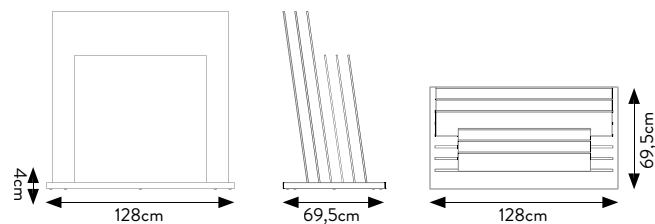

PIEMME PULL-OUT DISPLAY DOUBLE SIDED UNIT 10 x 80x80 TILES

EMPTY DISPLAY UNIT, TILES (80x80) AT YOUR CHOICE

TECHNICAL SPECIFICATIONS

CODE	303009
SIZE	92x86x47cm
TILES (10 SLOTS)	80x80 sp. 9,5mm - 8,5 mm
PRICE	€165 ONLY DISPLAY

EMPTY GENERIC BASE 60x120

ORDER DISPLAY UNIT + TILES AT YOUR CHOICE
(10 SLOTS)

PARE. E

PARETI

fronte piastrella

BASE
SX 302816

TECHNICAL SPECIFICATIONS

CODE	302816
SIZE	101,5x32,5x63 cm
TILES (10 SLOTS)	60x120 sp. 9,5mm 60x120 sp. 9,5mm 60x60 sp. 9,5mm
PRICE	€84,00 ONLY DISPLAY

LEFT BASE
302816

EMPTY GENERIC BASE 80 - 90 - 120

ORDER DISPLAY UNIT +
TILES (6 SLOTS) AT YOUR CHOICE

TECHNICAL SPECIFICATIONS

CODE	302521
SIZE	128x69,5x4 cm
TILES (6SLOTS)	120x120 sp. 8,5-9,5 mm 80x80 sp. 8,5 mm - sp. 9,5mm 90x90 sp. 9,5mm 60x120 sp. 8,5 mm - sp. 9,5mm 60x60 sp. 8,5 mm - sp. 9,5mm
PRICE	€72,00 ONLY BASE

PIEMME ROTATING PULL-OUT DISPLAY UNIT

10: 120x120 TILES or

20: 60x120 TILES

EMPTY DISPLAY UNIT, TILES AT YOUR
CHOISE (120x120-60x120)

TECHNICAL SPECIFICATIONS

CODE	303173
SIZE	68x150x156,5 cm
TILES	120x120 (10 pz) - 60x120 (20pz)
PRICE	€676 ONLY DISPLAY