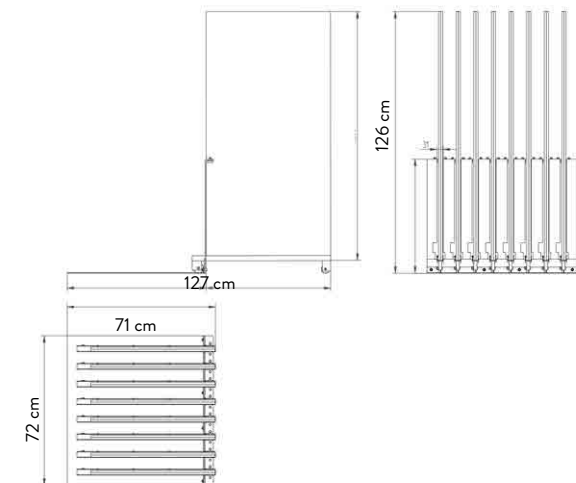

PIEMME PULL-OUT DISPLAY SINGLE SIDED UNIT 8 x 60x120 TILES

EMPTY DISPLAY UNIT, TILES (60x120) AT YOUR CHOICE

TECHNICAL SPECIFICATIONS

CODE	303008
SIZE	71x126x67cm
TILES (16 SLOTS)	60x120 sp. 9,5mm-8,5
PRICE	€215 ONLY DISPLAY

PIEMME PULL-OUT DISPLAY DOUBLE SIDED UNIT 16 x 60x120 TILES

EMPTY DISPLAY UNIT, TILES (60x120) AT YOUR CHOICE

TECHNICAL SPECIFICATIONS

CODE	303007
SIZE	71x126x72cm
TILES (16 SLOTS)	60x120 sp. 9,5mm-8,5
PRICE	€230 ONLY DISPLAY

PIEMME PULL-OUT DISPLAY DOUBLE SIDED UNIT 10 x 80x80 TILES

EMPTY DISPLAY UNIT, TILES (80x80) AT YOUR CHOICE

TECHNICAL SPECIFICATIONS

CODE	303009
SIZE	92x86x47cm
TILES (10 SLOTS)	80x80 sp. 9,5mm - 8,5 mm
PRICE	€165 ONLY DISPLAY

LEFT BASE
302816

EMPTY GENERIC BASE 80 - 90 - 120

ORDER DISPLAY UNIT +
TILES (6 SLOTS) AT YOUR CHOICE

TECHNICAL SPECIFICATIONS

CODE	302521
SIZE	128x69,5x4 cm
TILES (6SLOTS)	120x120 sp. 8,5-9,5 mm 80x80 sp. 8,5 mm - sp. 9,5mm 90x90 sp. 9,5mm 60x120 sp. 8,5 mm - sp. 9,5mm 60x60 sp. 8,5 mm - sp. 9,5mm
PRICE	€72,00 ONLY BASE