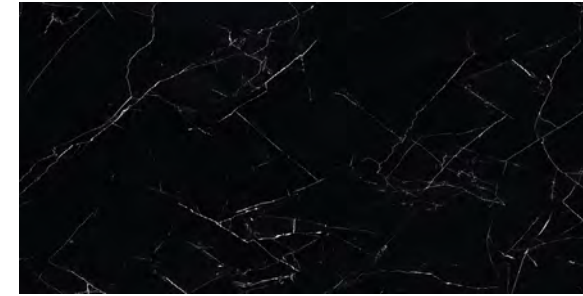

Lime Black

120x280
05488 | Lime Black Lev/Ret

120x120
05594 | Lime Black Lev/Ret

60x120
05595 | Lime Black Lev/Ret

Royal Nero

60x120
02580A | Royal Nero Nat/Ret
02574A | Royal Nero Lev/Ret

60x120
***02628A** | Majestic Abbey
Road A Ret