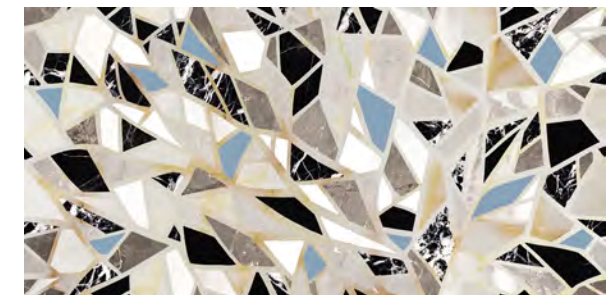

Queen's Tiara

120x120
05304 | Queen's Tiara Lev/Ret

60x120
***02627A** | Majestic Jungle Cold Lev/Ret
 (Mix 2 Different Decors)

60x120
02656A | Queen's Tiara Nat/Ret
02651A | Queen's Tiara Lev/Ret

60x120
02599A | Majestic Mix Art Lev/Ret
 (Mix 2 Different Decors)