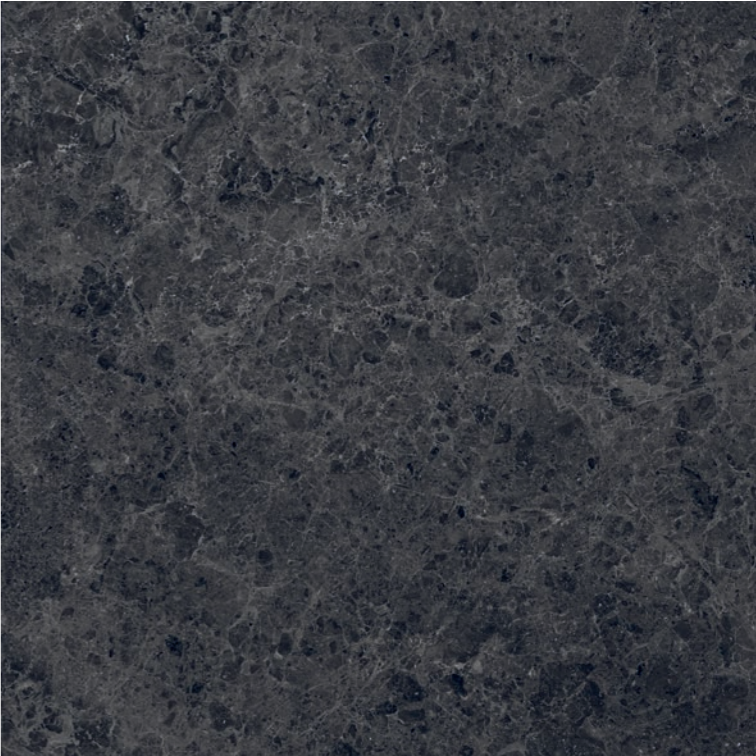

Lime Black

120x120 Majestic
05594 | Lime Black Lev/Ret