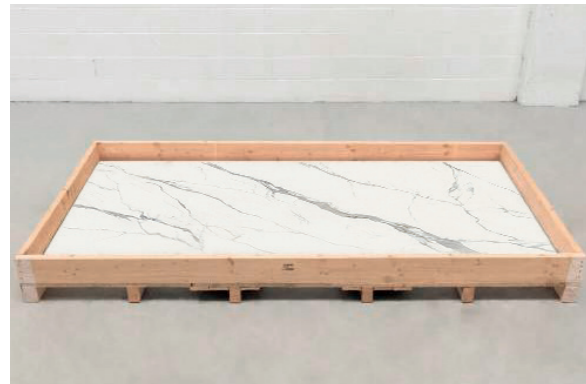

Imballaggi in cassa di legno 120x280 cm

Packaging in wooden crate 120x280 / Verpackung in Holzkisten 120x280 / Conditionnement en caisse de bois 120x280

LE LASTRE PIEMME VENGONO IMBALLATE IN CASSE DI LEGNO DA:

- 294x143x35, pezzi cassa da 9-20,
- 292x143x25, pezzi cassa da 1-8.

PIEMME SLABS PROJECT PRODUCTS ARE PACKED IN WOODEN CRATES:

- 294x143x35, 9-20 pieces/wooden box,
- 292x143x25, 1-8 pieces/wooden box.

DIE PRODUKTE DES PIEMME SLABS PROJECT WERDEN IN HOLZKISTEN VERPACKT:

- 294x143x35, 9-20 Stk/Kiste,
- 292x143x25, 1-8 Stk/Kiste.

LES PRODUITS DU PROJET PIEMME SLABS SONT EMBALLÉS DANS DES CAISSES EN BOIS:

- 294x143x35, caisse pièces de 9-20,
- 292x143x25, pièces de 1-8.

Imballaggi in cavalletto 120x280 - 120x120 cm

Packaging on a - frame 120x280 - 120x120 / Verpackung auf Transportgestell 120x280 - 120x120 / Emballage en chevalet 120x280 - 120x120

IL CAVALLETTO E' UN'ALTERNATIVA DI IMBALLAGGIO PER LE LASTRE 120x120 - 120x280:

- 292x160x75, formato lastra 120x280x0,6 cm,
- 122x136,8x75, formato lastra 120x120x0,85 cm.